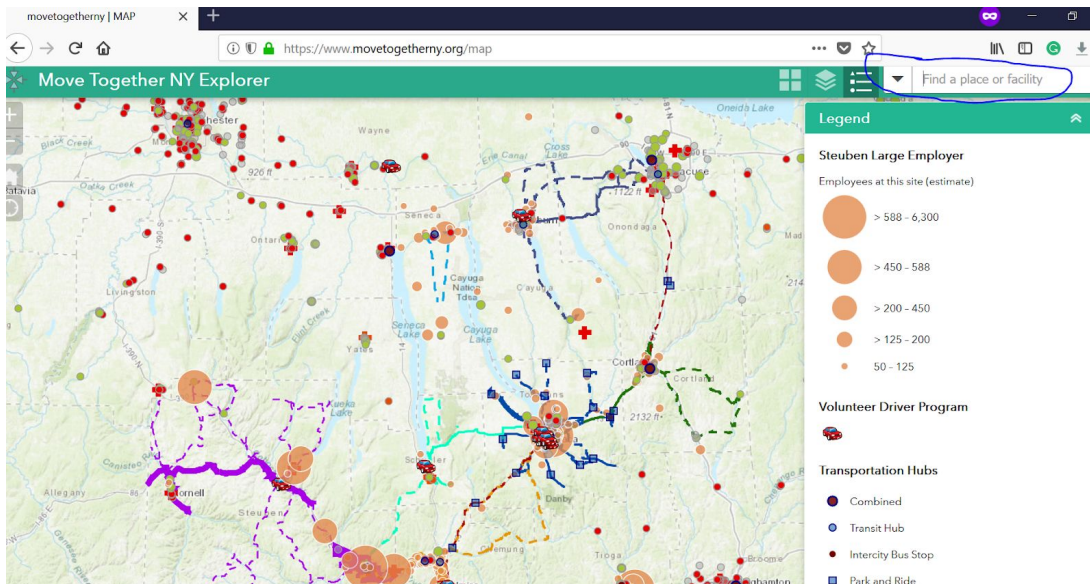

1. Visit Move Together New York: <https://www.movetogetherny.org/>
2. Select 'Map'

3. Use the Search function on the top right corner to find the desired location

4. You may choose a different base map by clicking on 

5. You may choose different map layers by clicking on 

6. You may turn the map legend on or off by clicking on 

a) In this example, the location was Ithaca, New York and the map layer 'CDC's SVI overall index' was selected

b) With your mouse, click on any point on the map to obtain more details

7. To print this map, scroll down and click on the print button. Choose the desired print settings

Prepared by: Lee Yoke Lee for Move Together New York project (March 2018)