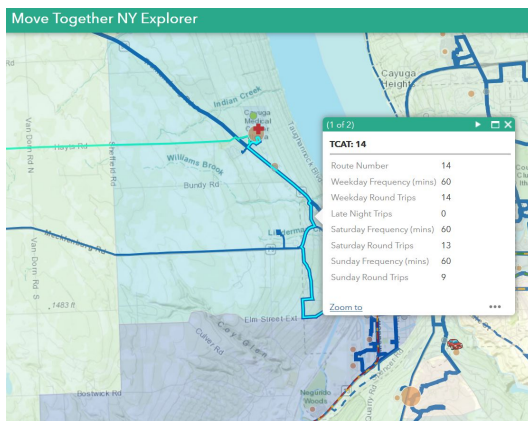

1. Visit Move Together New York: <https://www.movetogetherny.org/>
2. Select 'Map'

3. Use the Search function on the top right corner to find the desired location

4. You may choose a different base map by clicking on 

5. You may choose different map layers by clicking on 

6. You may turn the map legend on or off by clicking on 

a) In this example, the location was Ithaca, New York and the map layer 'CDC's SVI overall index' was selected

b) With your mouse, click on any point on the map to obtain more details

7. To print this map, scroll down and click on the print button. Choose the desired print settings

Prepared by: Lee Yoke Lee for Move Together New York project (March 2018)