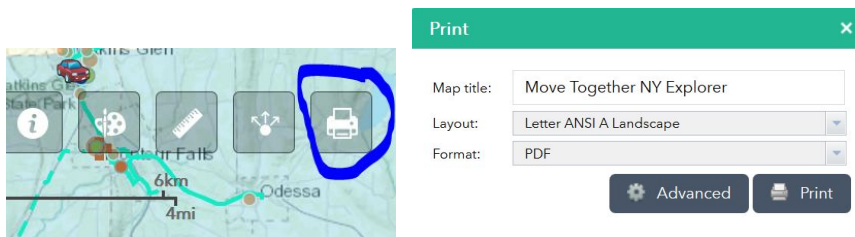

1. Visit Move Together New York: <https://www.movetogetherny.org/>
2. Select 'Map'

3. Use the Search function on the top right corner to find the desired location

4. You may choose a different base map by clicking on 

5. You may choose different map layers by clicking on 

6. You may turn the map legend on or off by clicking on 

a) In this example, the location was Ithaca, New York and the map layer 'CDC's SVI overall index' was selected

b) With your mouse, click on any point on the map to obtain more details

7. To print this map, scroll down and click on the print button. Choose the desired print settings

Prepared by: Lee Yoke Lee for Move Together New York project (March 2018)