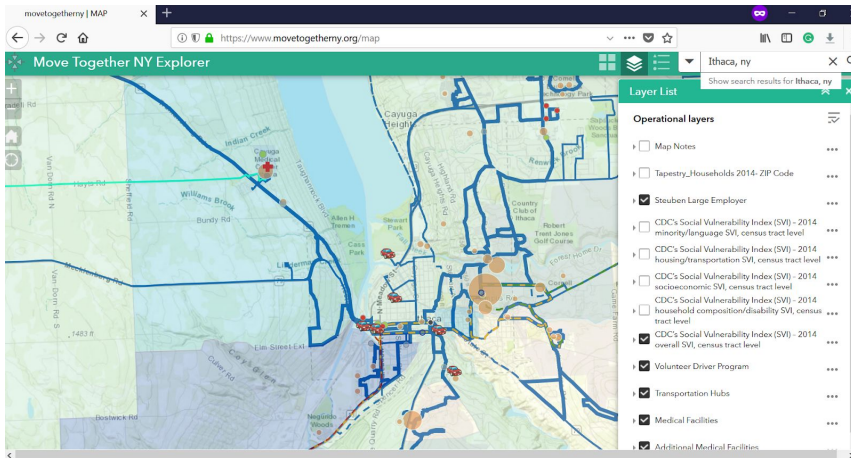

1. Visit Move Together New York: <https://www.movetogetherny.org/>
2. Select 'Map'

3. Use the Search function on the top right corner to find the desired location

4. You may choose a different base map by clicking on 

5. You may choose different map layers by clicking on 

6. You may turn the map legend on or off by clicking on 

a) In this example, the location was Ithaca, New York and the map layer 'CDC's SVI overall index' was selected

b) With your mouse, click on any point on the map to obtain more details

7. To print this map, scroll down and click on the print button. Choose the desired print settings

Prepared by: Lee Yoke Lee for Move Together New York project (March 2018)